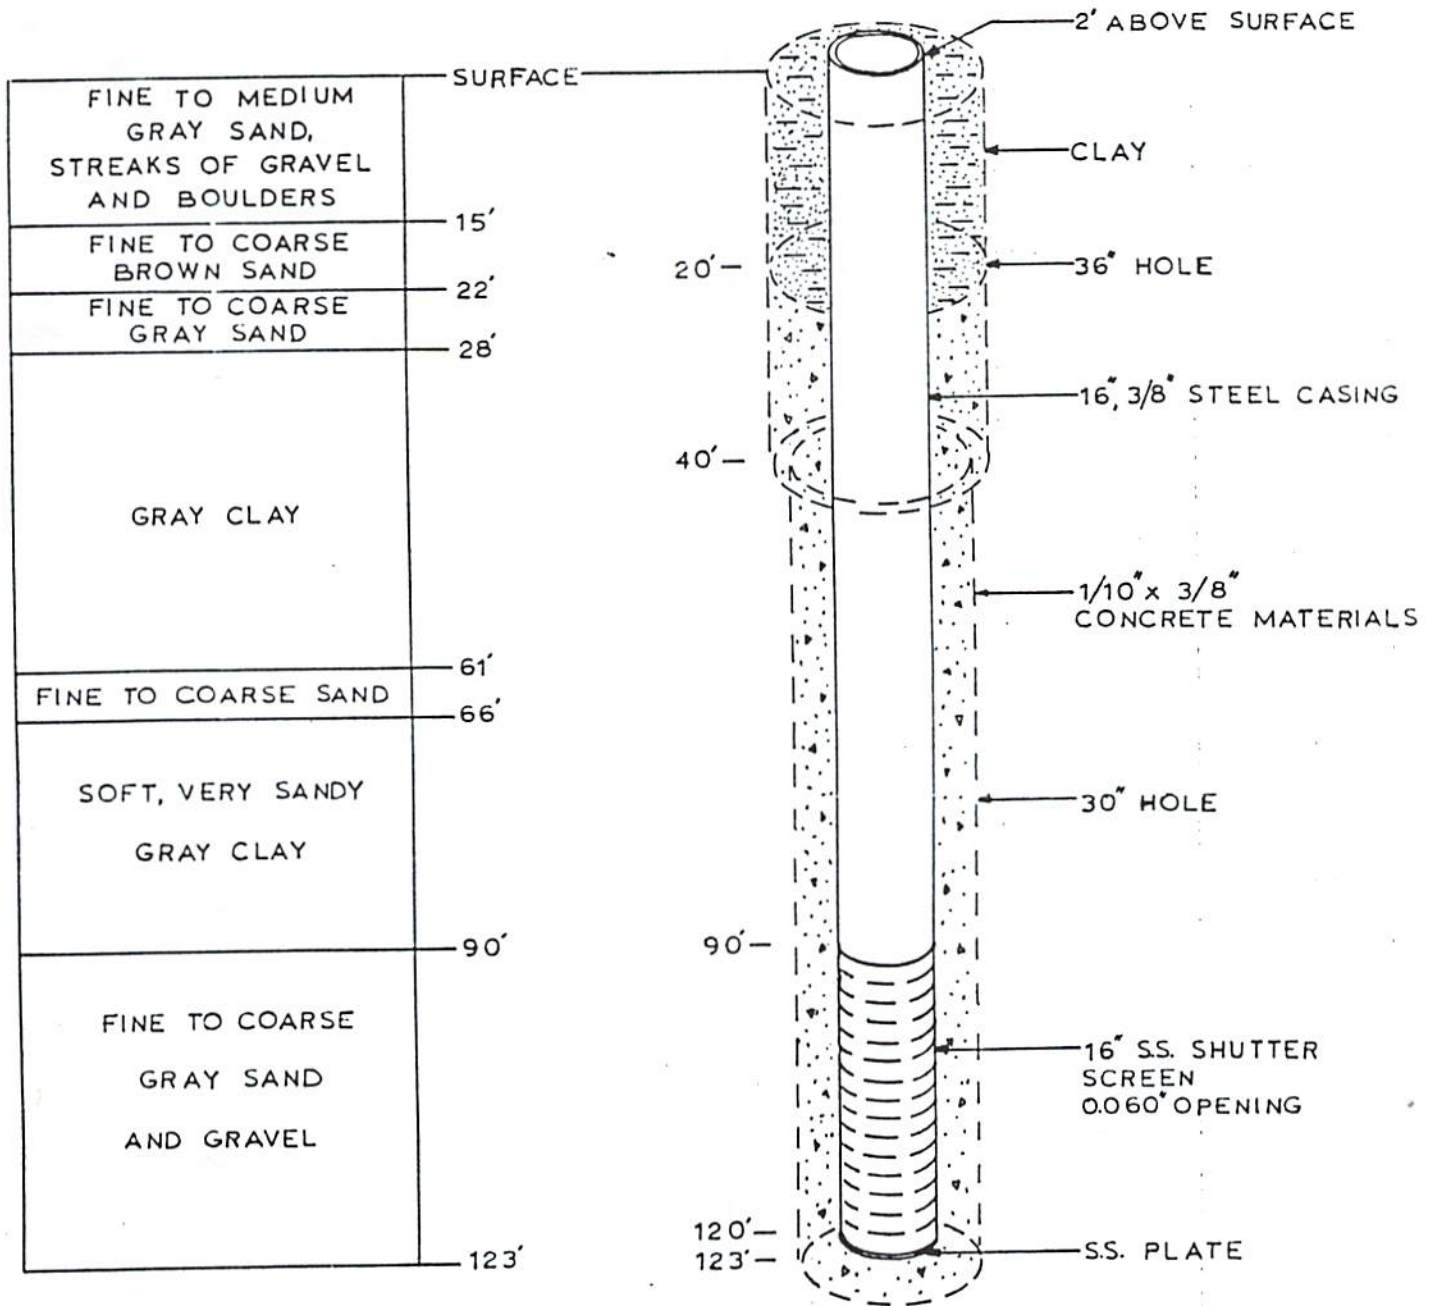

IOWA ELECTRIC LIGHT & POWER COMPANY

PALO, IOWA

Well No. 1

*Capped
one*

INFORMATION ONLY

8/89

L.W. Co., Inc. Ames, Ia.

GEOLOGICAL LOG

CONSTRUCTION DETAIL

MDL NO: C020-001